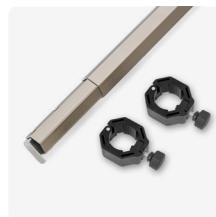

Types of bases and weights

Concrete base

Cast iron base with bag

Cast iron base

Sandbag

Accessories included

Pins

Stripes

Premium bag with transportation wheels

Standard protective cover (included)

Transportation bags and covers

Additional accessories

Aluminum counter

Rain gutter

Lighting

Radiator 500 W

Tent's leg connector

Flag holder

Universal bar, universal connectors

Weight rod for tent's wall