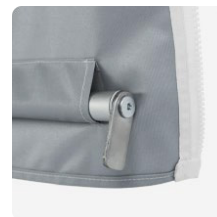

Types of bases and weights

Concrete base

Cast iron base with bag

Cast iron base

Sandbag

Accessories included

Pins

Stripes

Premium bag with transportation wheels

Standard protective cover (included)

Transportation bags and covers

Additional accessories

Aluminum counter

Rain gutter

Lighting

Radiator 500 W

Tent's leg connector

Flag holder

Universal bar, universal connectors

Weight rod for tent's wall