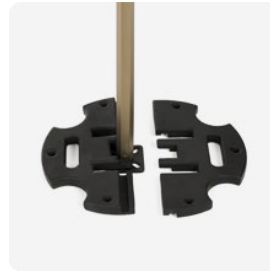

Raws material composition

Frame	aluminum, polypropylene, polyamide, steel
Canopy	polyester 100%

Types of walls

Tent without walls

Leg drape - tied

Leg drape - straight

Large arch entrance

Full wall

Half wall

Wall with door

Full wall divided into 2 parts with zip

Internal partition wall

Wall with windows

Double sided printed wall

Curtain wall

Accessories

Types of bases and weights

Concrete base

Cast iron base with bag

Cast iron base

Sandbag

Accessories included

Pins

Stripes