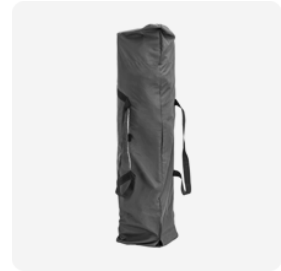

Premium bag with transportation wheels

Standard protective cover (included)

Transportation bags and covers

Additional accessories