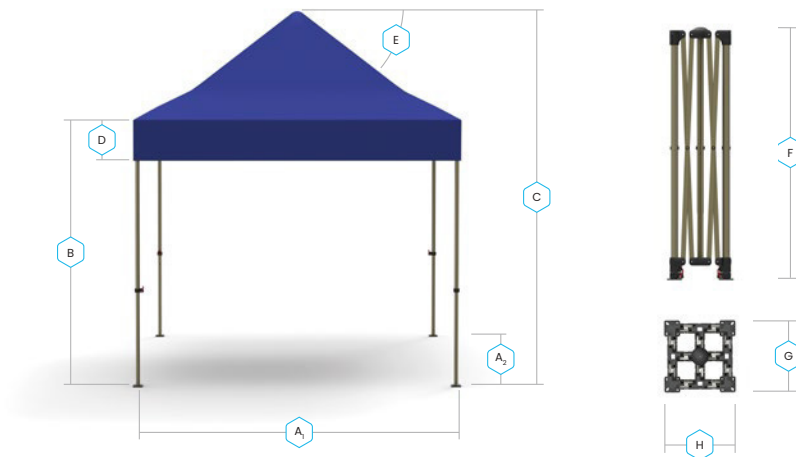

Technical data

Dimensions

	3 x 3	3 x 4,5	3 x 6	4 x 4	4 x 8
A ₁ [mm]	3050	4550	6000	4050	8000
A ₂ [mm]	3050	3050	3050	4050	4050
B [mm]	2270-2470	2270-2470	2270-2470	2270-2470	2270-2470
C [mm]	3300-3500	3300-3500	3300-3500	3700-3900	3700-3900
D [mm]	380	380	380	380	380
E	33°	33°	33°	33°	33°
F [mm]	1565	1565	1565	2085	2085
G [mm]	360	500	635	360	635
H [mm]	360	360	360	360	360
The number of legs in the frame	4	4	6	4	6

Logistics data

	3 x 3	3 x 4,5	3 x 6	4 x 4	4 x 8
Net weight [kg] (frame, roof)	~ 25	~ 30	~ 34	~ 29	~ 55
Gross weight [kg] (frame, roof, pins, stripes, standard cover, carton box)	~ 29,3	~ 35	~ 40	~ 33,5	~ 63
Wall weight 1 [kg]	~ 1,5	~ 1,5	~ 1,5	~ 2	~ 2
Wall weight 2 [kg]	~ 1,5	~ 2,25	~ 3	~ 2	~ 4
Carton box dimensions [mm]	1600 x 390 x 390	1600 x 390 x 530	1600 x 390 x 670	2120 x 390 x 390	2120 x 390 x 670
Quantity per pallet [pcs.]	15	12	9	15	9
Pallet dimensions [mm]	1600 x 1200	1600 x 1200	1600 x 1200	2400 x 1200	2400 x 1200

Raws material composition

Frame	aluminum, polypropylene, polyamide, steel
Canopy	polyester 100%

Types of walls

Tent without walls

Leg drape - tied

Leg drape - straight

Large arch entrance

Full wall

Types of bases and weights

Concrete base

Cast iron base with bag

Cast iron base

Sandbag

Accessories included

Pins

Stripes